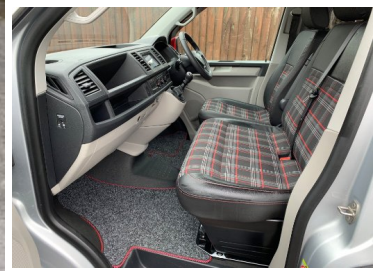

VILLAGE CARS

2018(18) Volkswagen Transporter T28 T28 TDI P/V TR...

£39,990

Engine: Diesel
Body: Panel Van
Gearbox: 5-Speed
Capacity: 1968cc
Colour: Silver
Mileage: 31,000
CO²: 156g/km
MPG: 47.9mpg
Top Speed: 98mph
BHP: 101bhp
Insurance Grp: 34E

Village Car Sales

The Street
Crookham Village
Fleet
Hampshire, GU51 5RZ

AIRBAGS - FRONT PASSENGER WITH DEACTIVATION SWITCH
BLUETOOTH PHONE CONNECTIVITY
COLOUR TOUCH SCREEN - 5IN
COMPOSITION COLOUR AUDIO SYSTEM
CRUISE CONTROL
EBD - ELECTRONIC BRAKE PRESSURE DISTRIBUTION
ESP - ELECTRONIC STABILITY PROGRAMME
LANE ASSIST WITH SIDE SCAN
PARKING SENSORS - REAR
TCS - TRACTION CONTROL SYSTEM
TINTED GLASS - HEAT INSULATING GREEN

Full j c conversions gold conversion weymouth full spec below Pop Top Roof Bed On Gas Struts Double swivel front seats Solar roof panel Awining rail Full Carpet Lining Insulation Altro Vinyl Floor Varta Leisure Battery 240v Power Hookup Choice Of Furniture Designs Matching Sliding Table Front & Rear Kickboards x4 Super-Bright LED Lights Crash Tested R&R Bed With Seatbelts Curtains For Up To 3 Windows Waeco Fridge (drawer of upright) Smev Sink Webasto Diesel Hob Webasto Diesel Heater Water Pump & Bottles Stove Solid Surface Worktop Above Sink & Bed

Call:01252 617414 | www.villagecars.co.uk